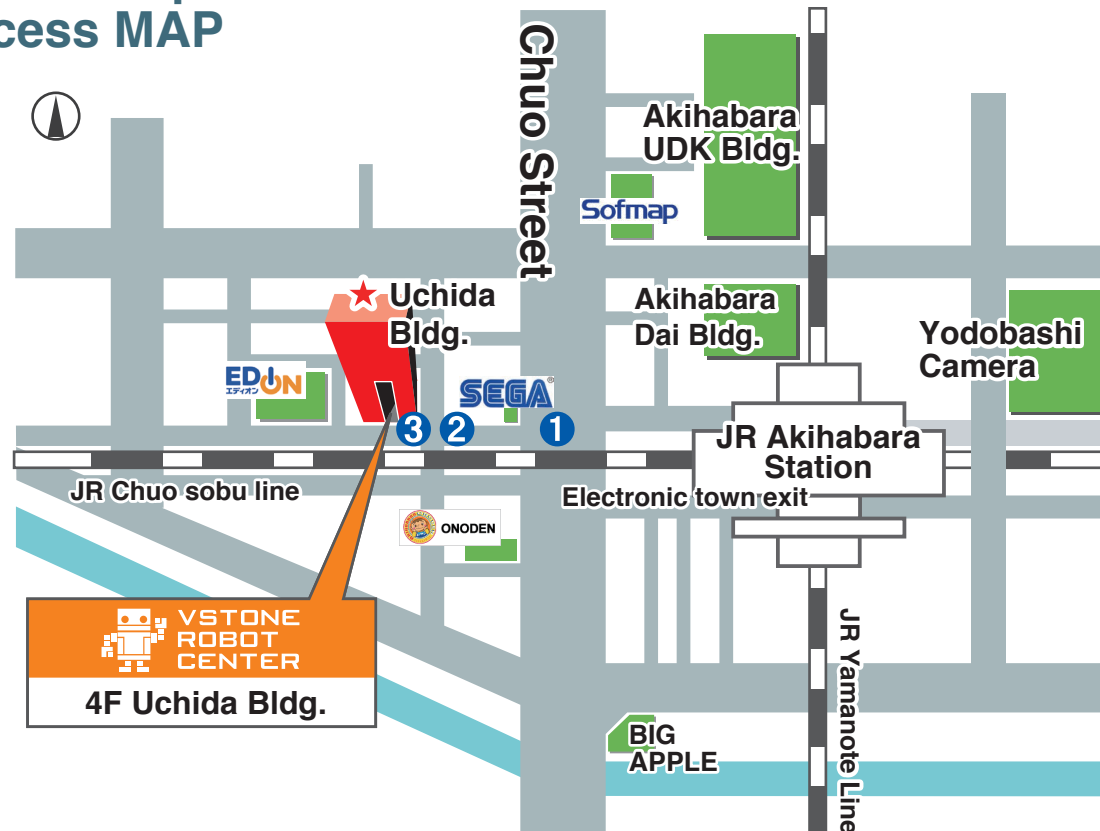

VSTONE ROBOT CENTER

Robot shop Akihabara Access MAP

1-9-9, sotokanda, chiyoda-ku, TOKYO, 101-0021, JAPAN

TEL:03-3256-6676 FAX:03-3256-6686

Nearest Station:JR Akihabara Station(Tokyo Metro Akihabara Station)

Opening Hours:Weekday 11:00-20:00

Saturdays,Sundays,and holidays 10:00-19:00

Closed:Every Thursday

① JR Soubu underpass-Chuo Street

② in front of Uchida building

③ Entrance as seen from along Sōbu